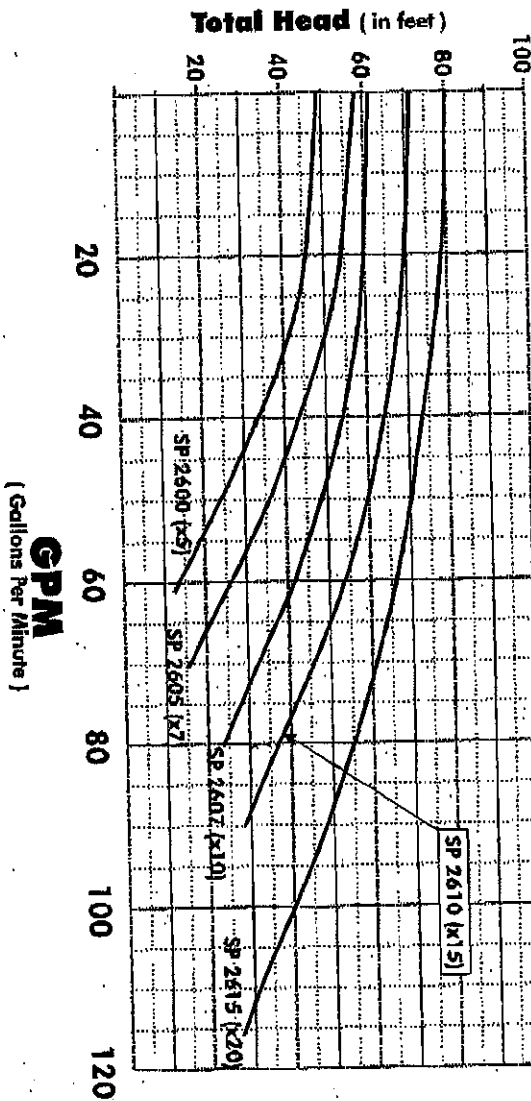

Hayward Pump Performance Curves

NorthStar™ (4000 series)

All curves are for pump's MAX RATING @ FULL SPEED.
Please refer to owner's manual for precise pump specs.

Super II™ (3000 series)

All curves are for pump's MAX RATING @ FULL SPEED.
Please refer to owner's manual for precise pump specs.

Super Pump (2600 series)

All curves are for pump's MAX RATING @ FULL SPEED.
Please refer to owner's manual for precise pump specs.

Max-Flo™ (2800 series)

All curves are for pump's MAX RATING @ FULL SPEED.
Please refer to owner's manual for precise pump specs.