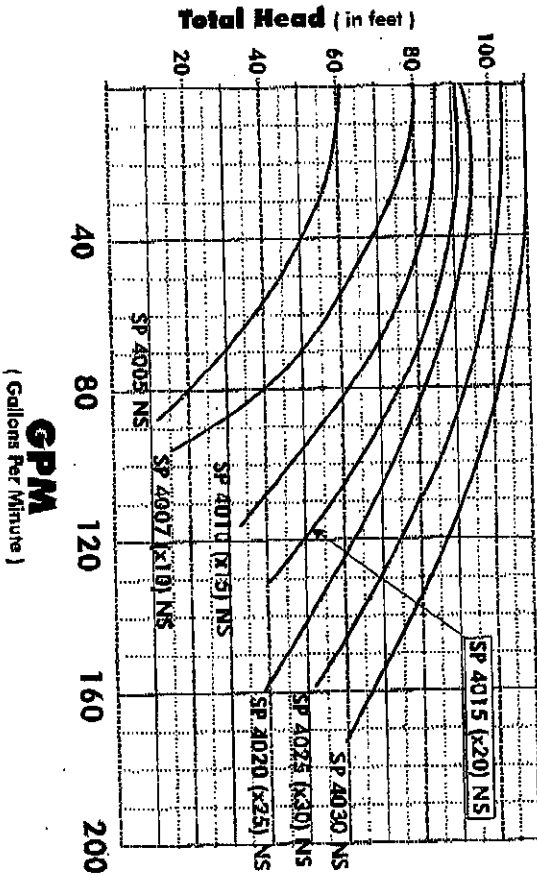

Hayward Pump Performance Curves

NorthStar™ (4000 series)

All curves are for pump's MAX RATING @ FULL SPEED.
Please refer to owner's manual for precise pump specs.

Super II™ (3000 series)

All curves are for pump's MAX RATING @ FULL SPEED.
Please refer to owner's manual for precise pump specs.

Super Pump (2600 series)

All curves are for pump's MAX RATING @ FULL SPEED.
Please refer to owner's manual for precise pump specs.

Max-Flo™ (2800 series)

All curves are for pump's MAX RATING @ FULL SPEED.
Please refer to owner's manual for precise pump specs.