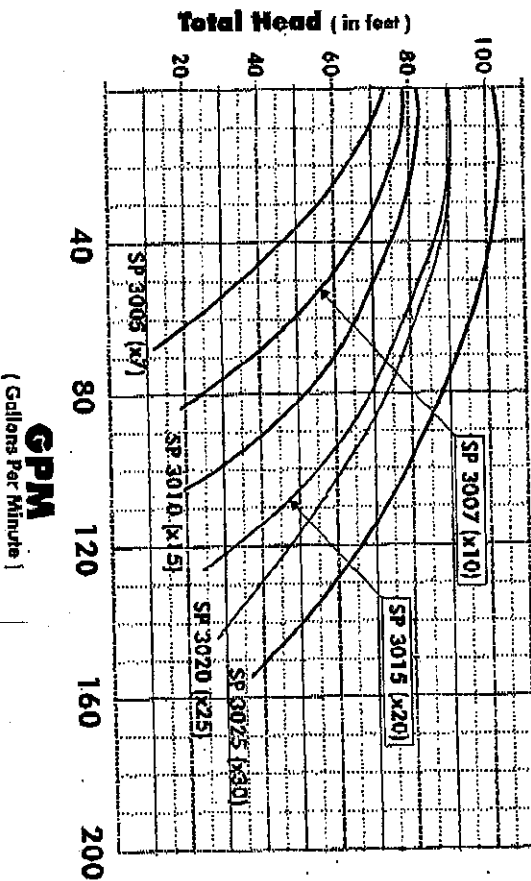

Hayward Pump Performance Curves

NorthStar™ (4000 series)

All curves are for pump's MAX RATING @ FULL SPEED.
Please refer to owner's manual for precise pump specs.

Super II™ (3000 series)

All curves are for pump's MAX RATING @ FULL SPEED.
Please refer to owner's manual for precise pump specs.

Super Pump (2600 series)

All curves are for pump's MAX RATING @ FULL SPEED.
Please refer to owner's manual for precise pump specs.

Max-Flo™ (2800 series)

All curves are for pump's MAX RATING @ FULL SPEED.
Please refer to owner's manual for precise pump specs.