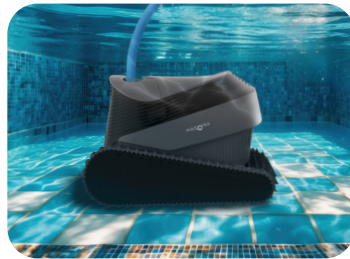

DOLPHIN PREMIUM 2000

SMART CLEANING. POWERFUL RESULTS.

DOLPHIN PREMIUM 2000

Discover an Exceptional Experience

The Dolphin Premium 2000 brings powerful, connected cleaning to your pool. With Wi-Fi control, dual active brushes, and smart navigation, it delivers consistent, thorough coverage from floor to waterline. Simple, reliable, and efficient - it's pool care made smarter.

The Dolphin Difference

Wi-Fi Smart Control

Start, stop, or schedule cleanings right from your phone.

Full-Pool Cleaning

Cleans floors, walls, and the waterline for complete coverage.

Dual Active Brushing

Two high-speed brushes scrub away dirt and debris with ease.

Efficient Design

Engineered for strong performance with low energy use.

Premium 2000 Specifications (99996291-PR2)

Ideal Pool Size	Up to 50 ft (15 m) / Suitable for in-ground and above-ground pools
Cleaning Coverage	Floors, Walls, Waterline, Steps & Sun Ledge (min 10" / 25 cm depth)
Brushing	2 Brushes - 1 Active Scrubbing
Cleaning Cycle Time	Standard - 2 hrs
Filtration	Fine Filter - Extra Large Top-Load Basket
Navigation & Maneuverability	CleverClean™ and PowerStream™
Warranty	24 months - limited
Features	Smart Control: Operate and schedule cleaning cycles from your phone. Weekly Scheduler: Set cleaning days that fit your routine. Swivel Cable: Prevents tangles for smooth, uninterrupted cleaning. Automation Ready: Works seamlessly with pool timers and automation systems.