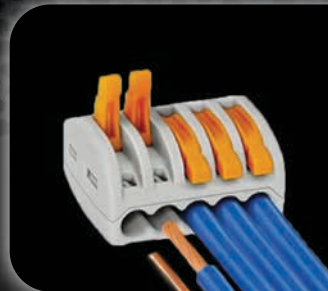

LVX

SAFETY ISOLATING LOW VOLTAGE TRANSFORMERS

Overview

The LVX Series safety isolating transformer has been purpose built for the swimming pool industry. Featuring a host of innovative features, the LVX Series will simplify your installation while providing your clients with quality, long lasting power supply for their underwater lighting systems.

The LVX Series innovative case design allows the unit to be installed in multiple orientations, allowing you to position the transformer to best suit the installation; minimizing the use of unsightly conduit and ensuring a clean and professional installation every time.

Combine this with large termination compartments, Dual 1/2" & 3/4" conduit knock-out positions and a robust and stylish case design that completes any pool installation.

For more information on the LVX Series and our other products, please visit: www.spaelectrics.com.au

Quick Connect

Complete the installation with confidence, using the latest Quick-Connect termination blocks supplied for primary and secondary connections.

Plug & Play

cUL listed 'Plug & Play' pool light transformer makes installation a breeze. Simply plug into any GFCI protected outlet for a hassle free installation.