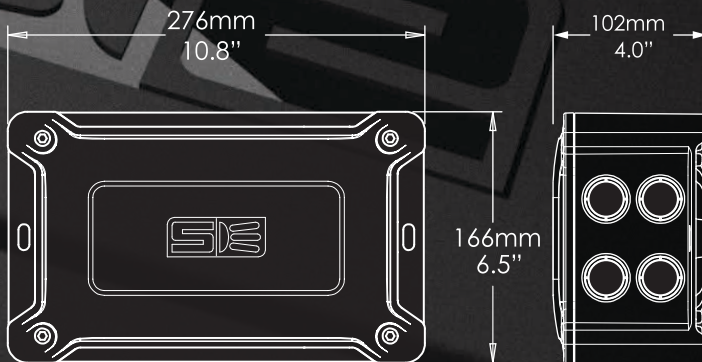

Product Specifications

Parameter	Specification
INPUT:	120V 60Hz
OUTPUT:	12V / 13V AC
WATTAGE:	50W / 100 W
INPUT CONNECTIONS:	2 x DUAL 1/2" / 3/4" + 2 x 3/4" PORTS
OUTPUT CONNECTIONS:	2 x DUAL 1/2" / 3/4" + 2 x 3/4" PORTS
INGRESS PROTECTION:	IP55+
CERTIFICATION:	cUL / cULus
WARRANTY:	3 YEARS
SUITABLE FOR:	SWIMMING POOL & SPA LIGHTING